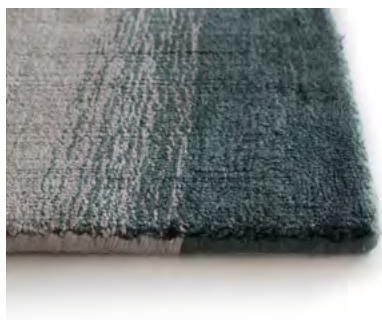

matching border