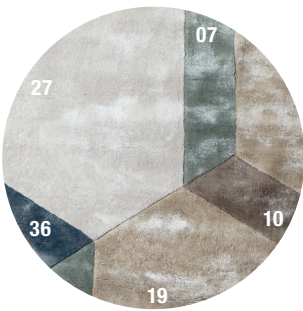

standard	estimated delivery time	colour	finishing
	6/8 weeks approx.	12 86 15 31	matching border

standard		code	dimensions cm (ft)
----------	--	------	--------------------

Native shape
 58-3571 190 x 200 (6'2" x 6'7")
 58-3572 250 x 260 (8'2" x 8'6")

Native shape B
 58-3574 220 x 260 (7'2" x 8'6")
 58-3575 260 x 300 (8'6" x 9'10")

Native shape C
 58-3576 180 x 350 (5'10" x 11'6")

matching border

colour palette

12
colour ref. In-Touch
(27-19-07-36-10)

86
colour ref. In-Touch
(10-21-35-46-44)

15
colour ref. In-Touch
(19-10-34-14-44)

31
colour ref. In-Touch
(27-19-22-24-10)

Native shape

12

colour ref. In-Touch (27-19-07-36-10)

190 x 200 cm | 6'3" x 6'7" ft

Native shape B

86

colour ref. In-Touch (10-21-35-46-44)

220 x 260 cm | 7'2" x 8'6" ft

Native shape C

15

colour ref. In-Touch (19-10-34-14-44)

180 x 350 cm | 5'10" x 11'6" ft