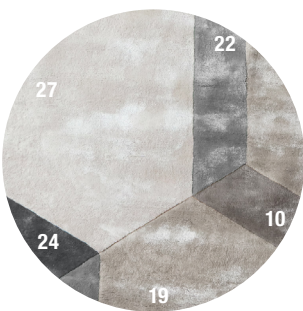

standard	estimated delivery time	colour	finishing
	6/8 weeks approx.	12 86 15 31	matching border

standard		code	dimensions cm (ft)
----------	--	------	--------------------

Native shape
 58-3571 190 x 200 (6'2" x 6'7")
 58-3572 250 x 260 (8'2" x 8'6")

Native shape B
 58-3574 220 x 260 (7'2" x 8'6")
 58-3575 260 x 300 (8'6" x 9'10")

Native shape C
 58-3576 180 x 350 (5'10" x 11'6")

matching border

colour palette

12
colour ref. In-Touch
(27-19-07-36-10)

86
colour ref. In-Touch
(10-21-35-46-44)

15
colour ref. In-Touch
(19-10-34-14-44)

31
colour ref. In-Touch
(27-19-22-24-10)

Native shape

12

colour ref. In-Touch (27-19-07-36-10)

190 x 200 cm | 6'3" x 6'7" ft

Native shape B

86

colour ref. In-Touch (10-21-35-46-44)

220 x 260 cm | 7'2" x 8'6" ft

Native shape C

15

colour ref. In-Touch (19-10-34-14-44)

180 x 350 cm | 5'10" x 11'6" ft