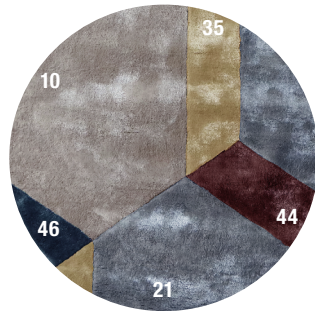

standard	estimated delivery time	colour	finishing
	6/8 weeks approx.	12 86 15 31	matching border

standard		code	dimensions cm (ft)
----------	--	------	--------------------

Native shape
 58-3571 190 x 200 (6'2" x 6'7")
 58-3572 250 x 260 (8'2" x 8'6")

Native shape B
 58-3574 220 x 260 (7'2" x 8'6")
 58-3575 260 x 300 (8'6" x 9'10")

Native shape C
 58-3576 180 x 350 (5'10" x 11'6")

matching border

colour palette

12
colour ref. In-Touch
(27-19-07-36-10)

86
colour ref. In-Touch
(10-21-35-46-44)

15
colour ref. In-Touch
(19-10-34-14-44)

31
colour ref. In-Touch
(27-19-22-24-10)

Native shape

12

colour ref. In-Touch (27-19-07-36-10)

190 x 200 cm | 6'3" x 6'7" ft

Native shape B

86

colour ref. In-Touch (10-21-35-46-44)

220 x 260 cm | 7'2" x 8'6" ft

Native shape C

15

colour ref. In-Touch (19-10-34-14-44)

180 x 350 cm | 5'10" x 11'6" ft